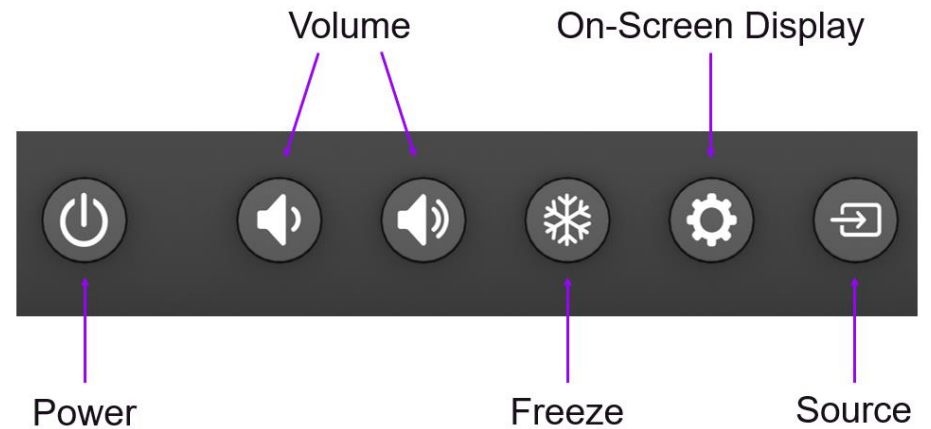

Interacting with Your ActivPanel LX

1 Pen

2 Touch

20 Simultaneous Points of Touch

Remote

Console

Connecting an External Device

Connecting Your Computer