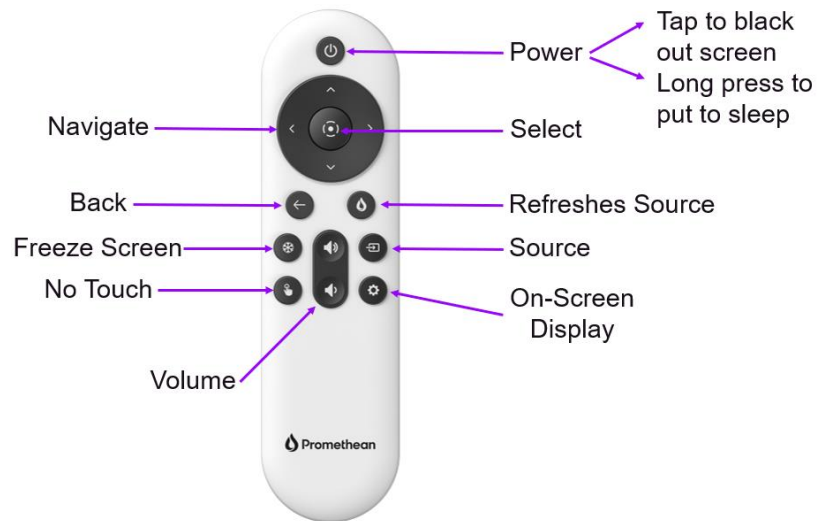

Interacting with Your ActivPanel LX

1 Pen

2 Touch

20 Simultaneous Points of Touch

Remote

Console

Connecting an External Device

Connecting Your Computer