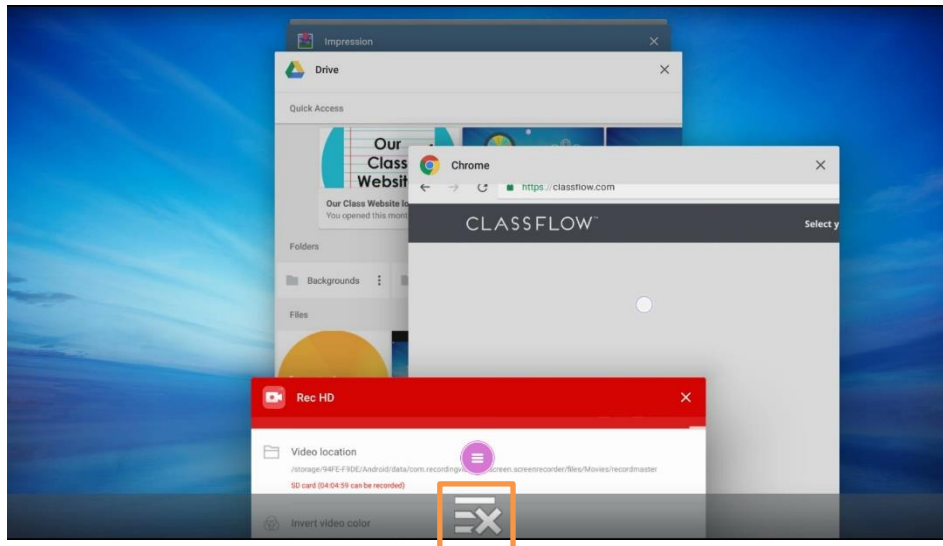

How to Close Apps on Your Android Device

Many Promethean users inquire about closing apps on their ActivConnect OPS-G or ActivConnect G. Begin on the **home screen**. **Swipe up** from the bottom of the screen to reveal the Android menu.

Tap the **square** to display all the apps that are currently running on your device. **Swipe to the right or left** to individually close apps. You may also tap the **X** at the bottom of the screen to close all apps at once.