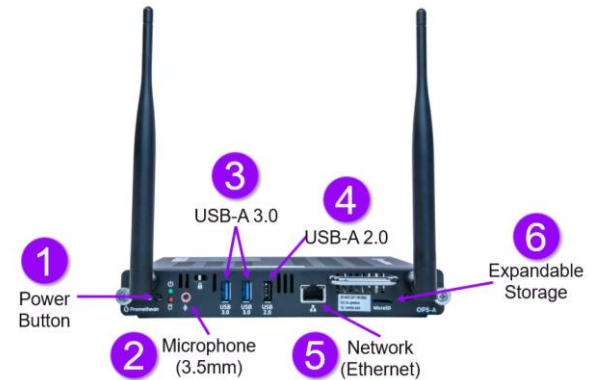

OPS-A Ports