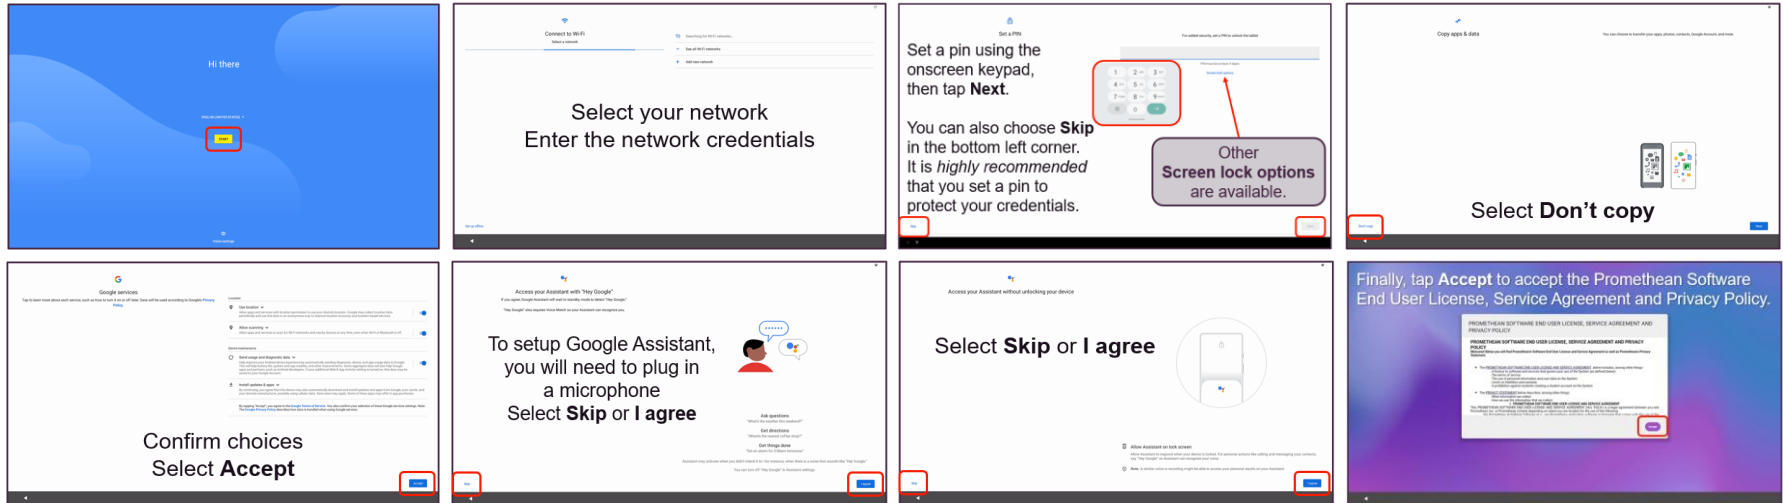

Getting Started

When starting the OPS-A for the first time, follow the onscreen prompts.